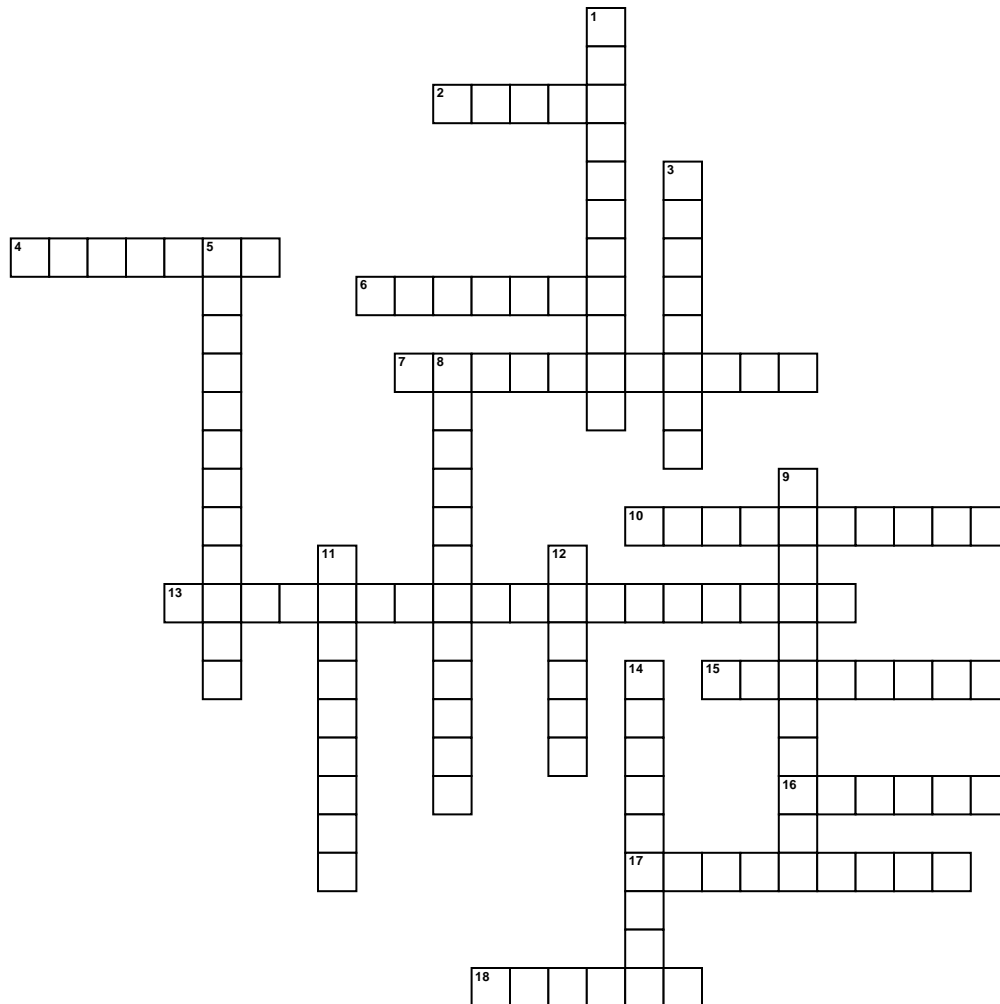

## Across

- [2] common house cat, usually has a mark on the forehead representing an "M"
- [4] sleek fur, long & muscular body, color points -> face and paws
- [6] known as the "flat faced cat"
- [7] brown fur, green eyes, playful breed
- [10] uncommon house cat breed; has a stubby, short tail
- [13] extremely large breed with a very long coat
- [15] short legs, normal sized feline body
- [16] most of the felines of this breed are female, have spots
- [17] blue-grey coat, stout and muscular cat
- [18] known as the hairless cat

## Down

- [1] triangular-shaped head, large and almond shaped eyes
- [3] elven, almost alien-like appearance; large ears, high cheekbones
- [5] folded down ears and large round eyes
- [8] ears are curled back, has a long and fluffy coat
- [9] playful and adventurous personality, very tall cat breed
- [11] looks like a mini leopard, small & round heads
- [12] all black, talkative breed
- [14] large, fluffy cat, very friendly, has tufts on their ears