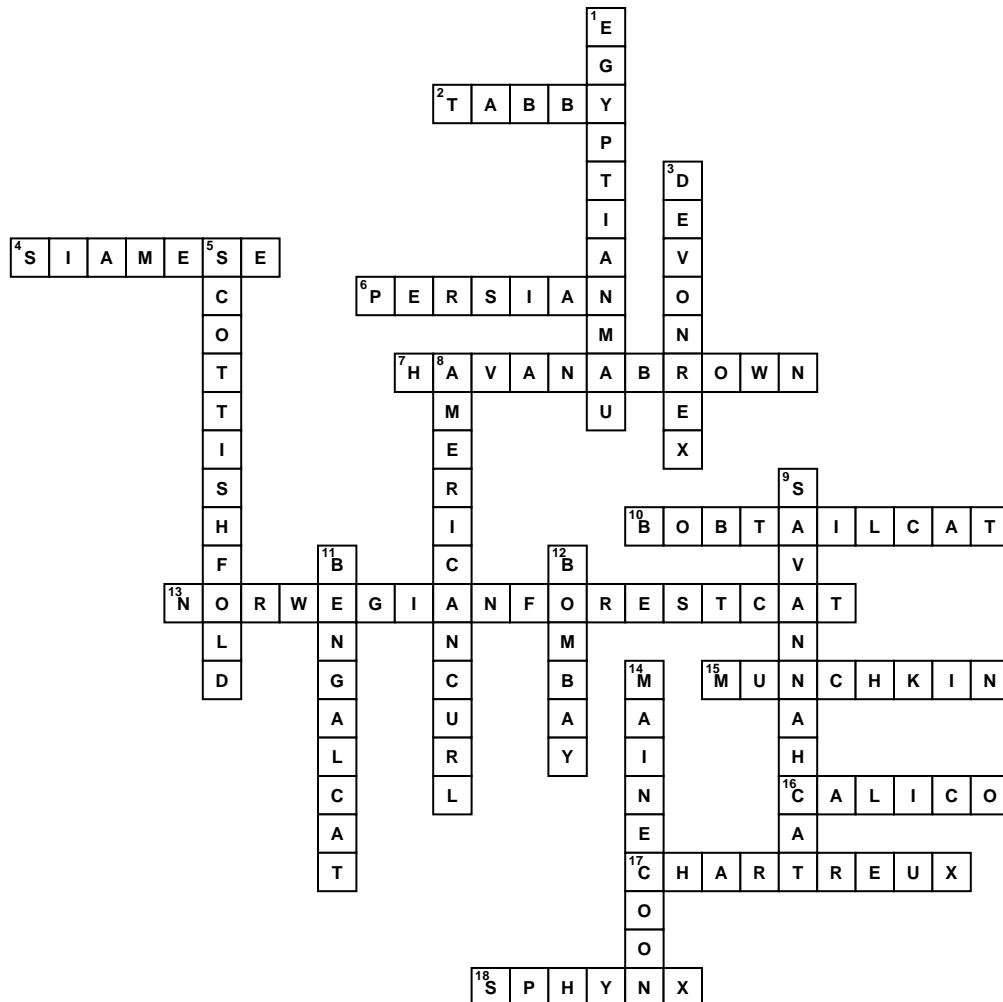

## Across

- [2] common house cat, usually has a mark on the forehead representing an "M"
- [4] sleek fur, long & muscular body, color points -> face and paws
- [6] known as the "flat faced cat"
- [7] brown fur, green eyes, playful breed
- [10] uncommon house cat breed; has a stubby, short tail
- [13] extremely large breed with a very long coat
- [15] short legs, normal sized feline body
- [16] most of the felines of this breed are female, have spots
- [17] blue-grey coat, stout and muscular cat
- [18] known as the hairless cat

## Down

- [1] triangular-shaped head, large and almond shaped eyes
- [3] elven, almost alien-like appearance; large ears, high cheekbones
- [5] folded down ears and large round eyes
- [8] ears are curled back, has a long and fluffy coat
- [9] playful and adventurous personality, very tall cat breed
- [11] looks like a mini leopard, small & round heads
- [12] all black, talkative breed
- [14] large, fluffy cat, very friendly, has tufts on their ears