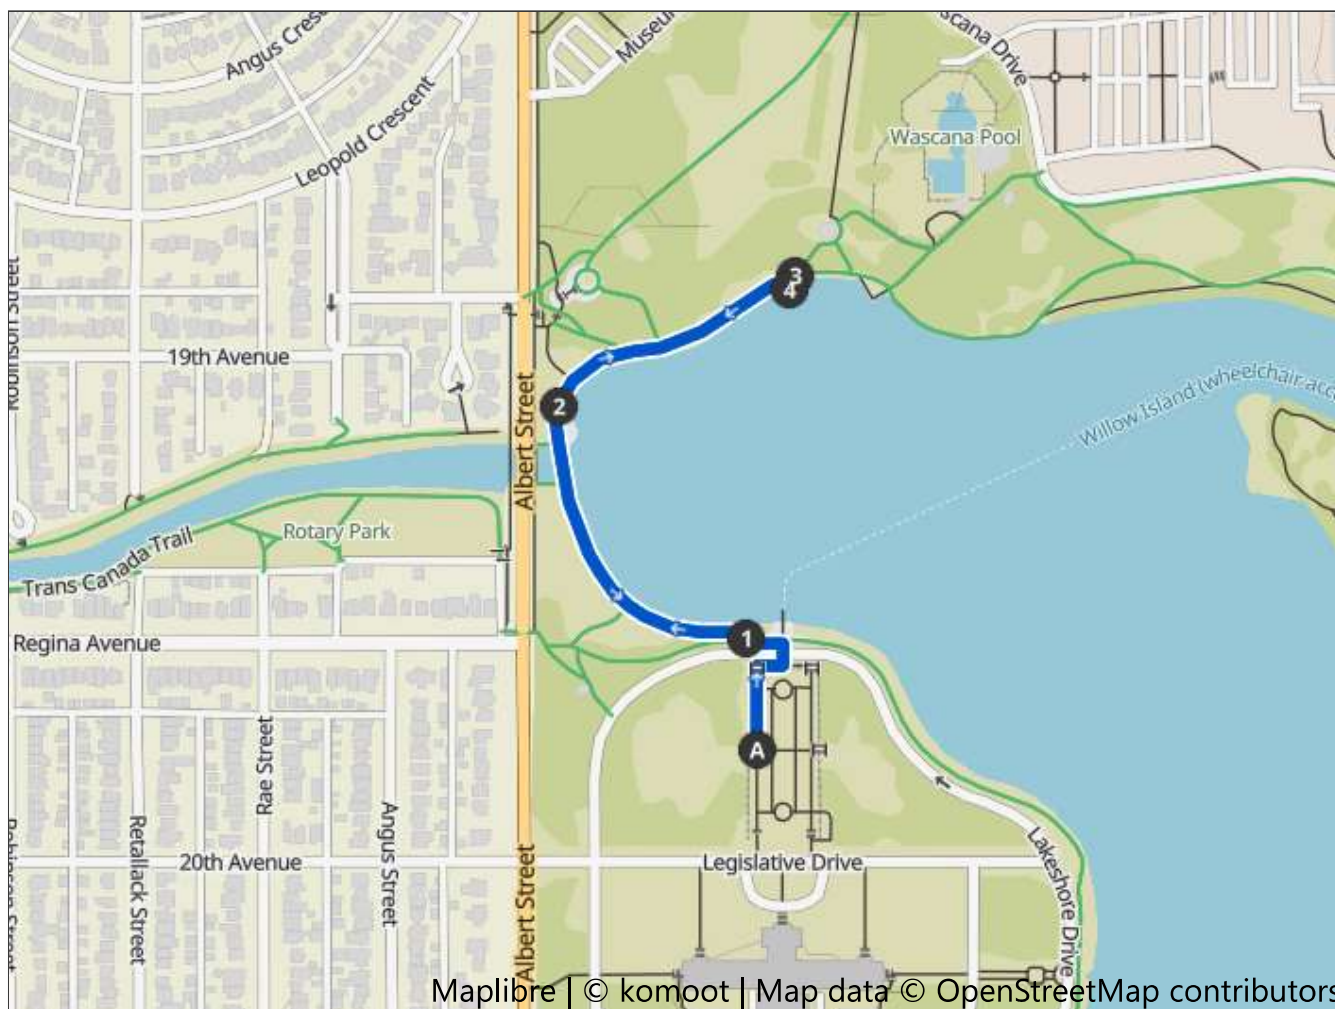

ReginaWalk2025 - short route

🕒 00:20 ↔ 1.29 km ⌀ 3.9 km/h ↗ 0 m ↘ 0 m

↑ 1. On access road head northeast
Follow for 89 m – overall 89 m

↶ 2. Left and follow Path.
Follow for 18 m – overall 107 m

↶ 3. Left and follow Path.
Follow for 26 m – overall 133 m

4. Slight right on Blue Trail, TCT.

Follow for 107 m – overall 240 m

5. Straight on Blue Trail.

Follow for 59 m – overall 299 m

6. Straight on Blue Trail.

Follow for 39 m – overall 337 m

7. Turn left at the fork on Path.

15. Turn right at the fork on Path.

Follow for 23 m – overall 1.02 km

16. Straight on Blue Trail.

Follow for 36 m – overall 1.05 km

17. Straight on Blue Trail, TCT.

Follow for 107 m – overall 1.16 km

18. Straight on Path.

Follow for 26 m – overall 1.18 km

19. Right and follow Path.

Follow for 18 m – overall 1.20 km

20. Right and follow Path.

Follow for 89 m – overall 1.29 km